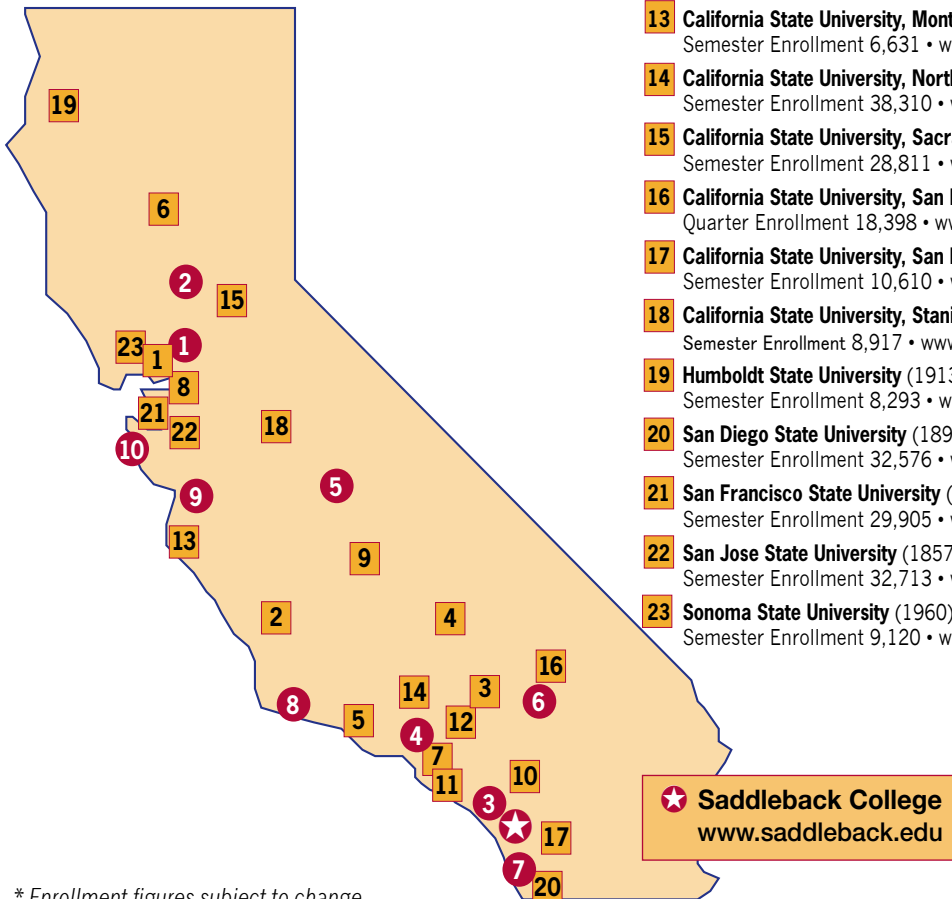

1. **1 California Maritime Academy** (1929) • (707) 654-1330
   Semester Enrollment 1,046 • www.csum.edu
2. **2 California Polytechnic State University, San Luis Obispo** (1901)
   (805) 756-2311 • Quarter Enrollment 20,186 • www.calpoly.edu
3. **3 California State Polytechnic University, Pomona** (1938)
   (909) 869-3210 • Semester Enrollment 22,156 • www.cpp.edu
4. **4 California State University, Bakersfield** (1965) • (661) 664-2011
   Semester Enrollment 8,720 • www.csub.edu
5. **5 California State University, Channel Islands** (2002) • (805) 437-8400
   Semester Enrollment 5,140 • www.csuci.edu
6. **6 California State University, Chico** (1887) • (530) 898-4636
   Semester Enrollment 17,287 • www.csuchico.edu
7. **7 California State University, Dominguez Hills** (1960) • (310) 243-3300
   Semester Enrollment 14,670 • www.csudh.edu
8. **8 California State University, East Bay** (1957) (formerly CSU Hayward)
   (510) 885-3000 • Quarter Enrollment 14,526 • www.csueastbay.edu
9. **9 California State University, Fresno** (1911) • (559) 278-4240
   Semester Enrollment 23,179 • www.csufresno.edu
10. **10 California State University, Fullerton** (1957) • (657) 278-2300
    Semester Enrollment 38,128 • www.fullerton.edu
11. **11 California State University, Long Beach** (1949) • (562) 985-4111
    Semester Enrollment 35,586 • www.csulb.edu
12. **12 California State University, Los Angeles** (1947) • (323) 343-3000
    Semester Enrollment 23,258 • www.calstatela.edu
13. **13 California State University, Monterey Bay** (1995) • (831) 582-3330
    Semester Enrollment 6,631 • www.csumb.edu
14. **14 California State University, Northridge** (1958) • (818) 677-1200
    Semester Enrollment 38,310 • www.csun.edu
15. **15 California State University, Sacramento** (1947) • (916) 278-6011
    Semester Enrollment 28,811 • www.csus.edu
16. **16 California State University, San Bernardino** (1960) • (909) 537-5000
    Quarter Enrollment 18,398 • www.csusb.edu
17. **17 California State University, San Marcos** (1989) • (760) 750-4000
    Semester Enrollment 10,610 • www.csusm.edu
18. **18 California State University, Stanislaus** (1957) • (209) 667-3122
    Semester Enrollment 8,917 • www.csustan.edu
19. **19 Humboldt State University** (1913) • (707) 826-3011
    Semester Enrollment 8,293 • www.humboldt.edu
20. **20 San Diego State University** (1897) • (619) 594-5000
    Semester Enrollment 32,576 • www.sdsu.edu
21. **21 San Francisco State University** (1899) • (415) 338-1111
    Semester Enrollment 29,905 • www.sfsu.edu
22. **22 San Jose State University** (1857) • (408) 924-1000
    Semester Enrollment 32,713 • www.sjsu.edu
23. **23 Sonoma State University** (1960) • (707) 664-2880
    Semester Enrollment 9,120 • www.sonoma.edu

* Enrollment figures subject to change