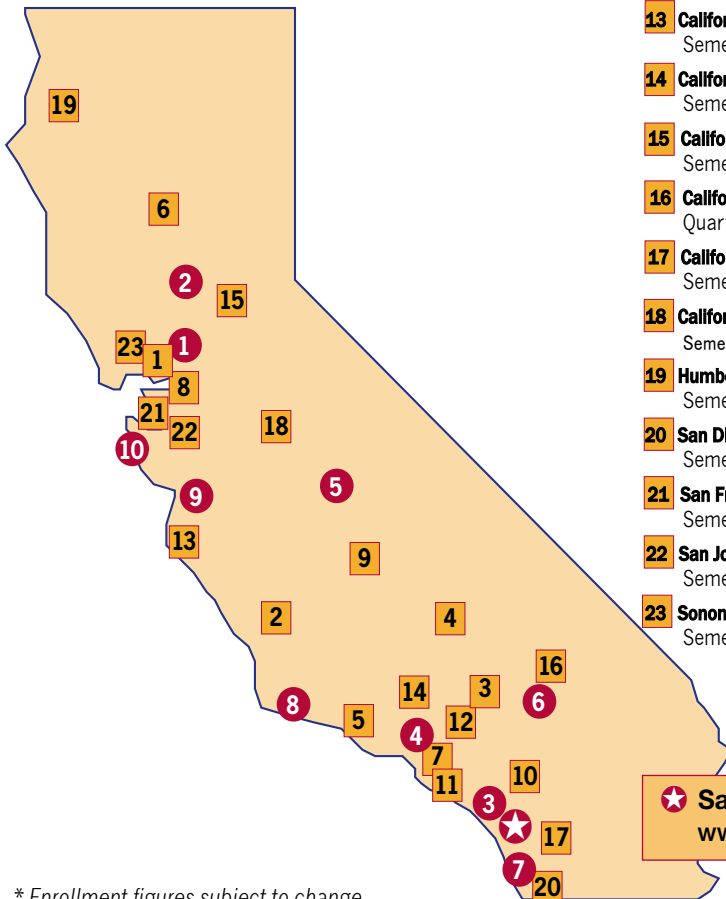

CALIFORNIA FOUR-YEAR PUBLIC UNIVERSITIES

University of California* – 10 Campuses

- 1 University of California, Berkeley** (1868) • (510) 642-6000
Semester Enrollment 38,204 • www.berkeley.edu
- 2 University of California, Davis** (1908) • (530) 752-1011
Quarter Enrollment 35,415 • www.ucdavis.edu
- 3 University of California, Irvine** (1965) • (949) 824-5011
Quarter Enrollment 30,757 • www.uci.edu
- 4 University of California, Los Angeles** (1919) • (310) 825-4321
Quarter Enrollment 43,239 • www.ucla.edu
- 5 University of California, Merced** (2004) • (209) 228-4400
Semester Enrollment 6,268 • www.ucmerced.edu
- 6 University of California, Riverside** (1954) • (951) 827-1012
Quarter Enrollment 21,297 • www.ucr.edu
- 7 University of California, San Diego** (1964) • (858) 534-2230
Quarter Enrollment 31,502 • www.ucsd.edu
- 8 University of California, Santa Barbara** (1944) • (805) 893-8000
Quarter Enrollment 22,225 • www.ucsb.edu
- 9 University of California, Santa Cruz** (1965) • (831) 459-0111
Quarter Enrollment 17,866 • www.ucsc.edu
- 10 University of California, San Francisco**, is a graduate/professional institution requiring pre-professional preparation or graduate standing for admission. (415) 476-9000 Post Grad 4,636
www.ucsf.edu

★ **Saddleback College**
www.saddleback.edu

* Enrollment figures subject to change